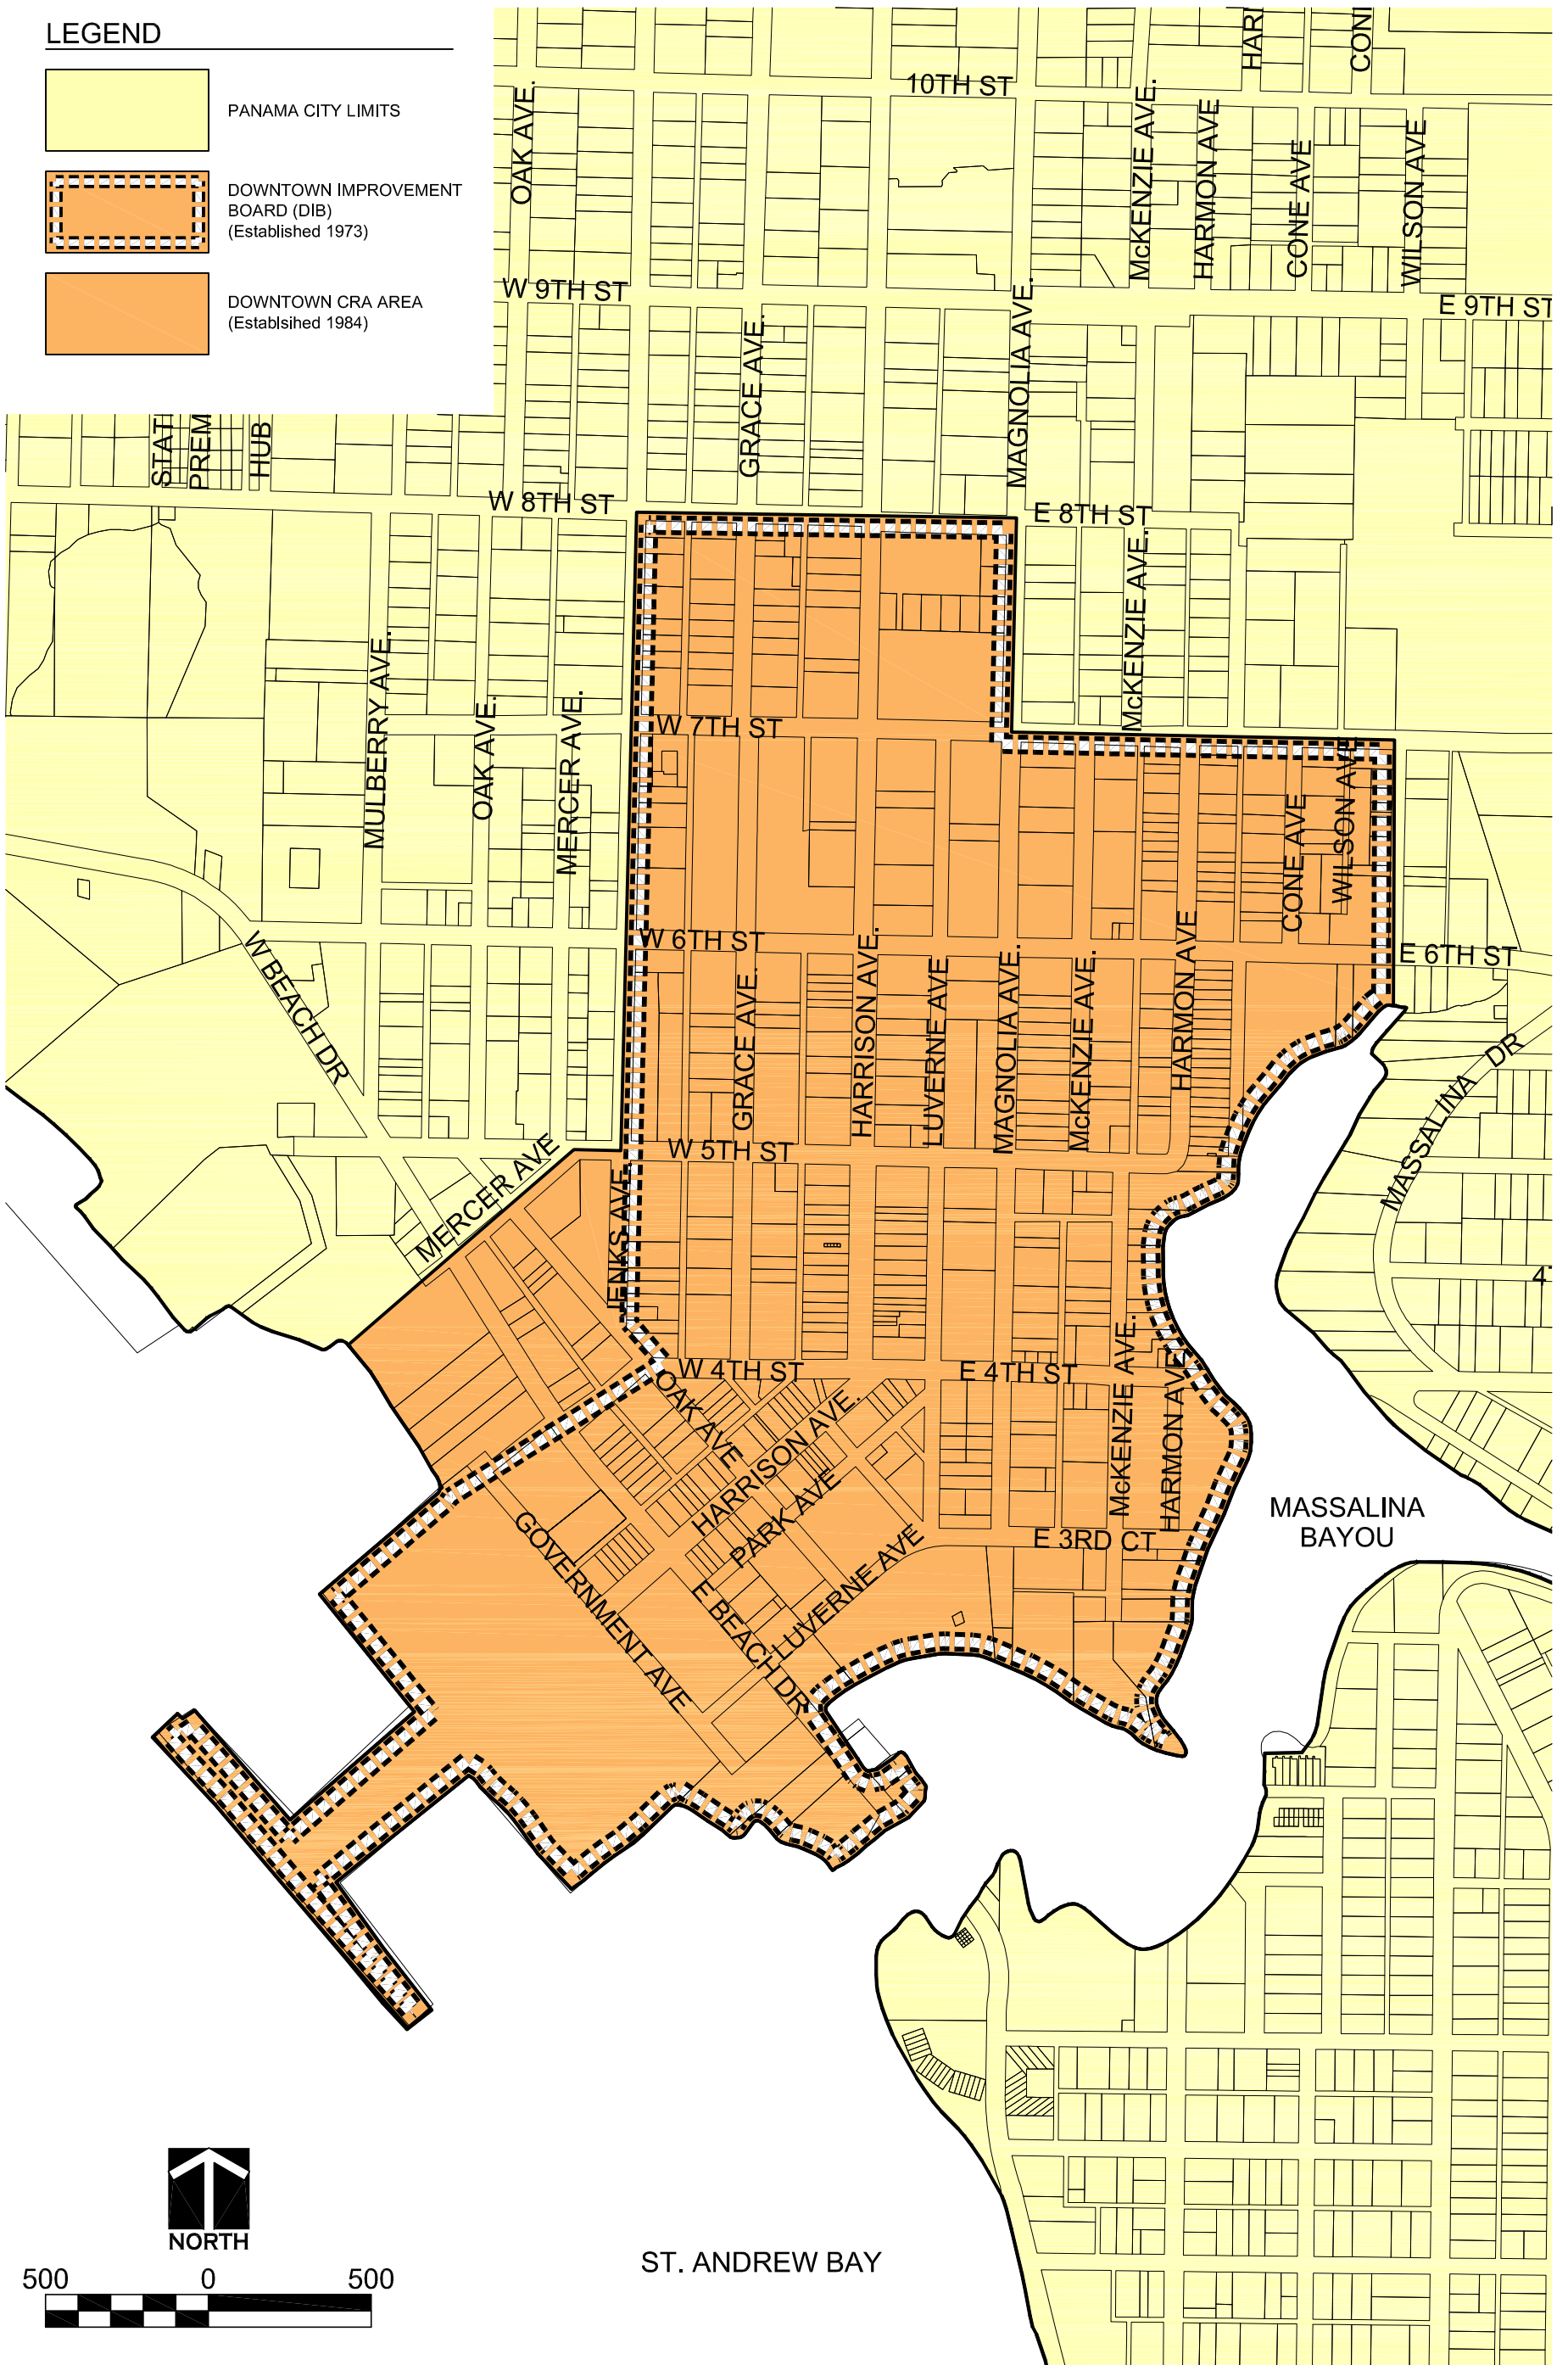

**LEGEND**

-  PANAMA CITY LIMITS
-  DOWNTOWN IMPROVEMENT BOARD (DIB) (Established 1973)
-  DOWNTOWN CRA AREA (Established 1984)

ST. ANDREW BAY

DOWNTOWN COMMUNITY REDEVELOPMENT AGENCY  
DISTRICT MAP

| REV # | REVISION |
|-------|----------|
|       |          |
|       |          |